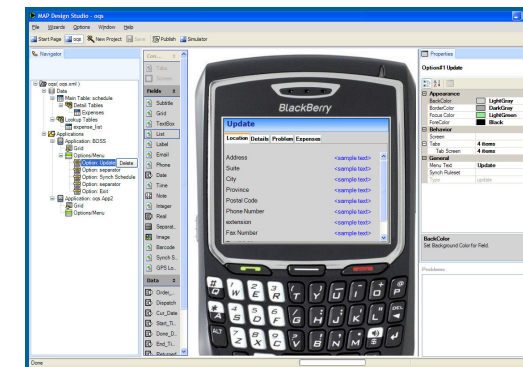

## Three-Step Development & Installation with Instant Publishing Capabilities

ZIM Mobile! Design Studio Main Screen Data Definitions View

ZIM Mobile! provides the ability to install end user applications in three simple steps. It allows users to install the Mobile Runtime Engine, choose a platform, view the listing of developed applications and run the application.

Develop once and run your application on BlackBerry, Windows Mobile, (and soon iPhone, and other) mobile platforms.

- Select data definitions, tables and fields, define synchronization rules and then customize the user interface to suit specific needs
- Test the application on Mobile! device simulator
- Published the application to the server for over-the-air download to your BlackBerry or Windows mobile device.

## Graphical Drag & Drop Design Tool

ZIM Mobile! Design Studio Details Page

- Our easy to use graphical drag and drop design tool lets you customize the layout of the screen to suit your business requirements and branding
- Allows for easy mapping to data elements of enterprise applications
- Provides the ability to create multiple tabs for all the details of the application quickly
- Allows for easy selection of form objects to set properties such as the data source, constraints, layout, field formatting and text settings