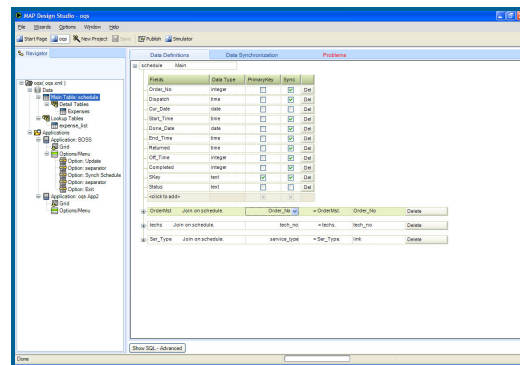

The ZIM Mobile! platform provides an easy to use, economical approach to develop, test, deliver, and refine mobile data access solutions for enterprise applications. Full applications complete with defined data synchronization and business workflow rules or simple subsets of enterprise applications can easily be created for Smartphone devices. Data records may be allocated to specific users, viewed and updated securely on BlackBerry and other mobile devices.

ZIM Mobile! allows companies to quickly and securely mobilize enterprise applications and data. Mobile! consists of the following components:

- Mobile! Design Studio consists of tools to design screens, and define the business, workflow, and synchronization rules for an application.
- Mobile! Runtime Engine executes the application on a mobile handheld device.
- Mobile! Data Synchronizer runs on a server and acts as an intermediary between the database and the mobile device.

ZIM Mobile!:

- Removes the need for specialized resources to build robust mobile device solutions
- Reduces the cost and time required to develop and deploy your mobile product

Three-Step Development & Installation with Instant Publishing Capabilities

ZIM Mobile! Design Studio Main Screen Data Definitions View

ZIM Mobile! provides the ability to install end user applications in three simple steps. It allows users to install the Mobile Runtime Engine, choose a platform, view the listing of developed applications and run the application.

Develop once and run your application on BlackBerry, Windows Mobile, (and soon iPhone, and other) mobile platforms.

- Select data definitions, tables and fields, define synchronization rules and then customize the user interface to suit specific needs
- Test the application on Mobile! device simulator
- Published the application to the server for over-the-air download to your BlackBerry or Windows mobile device.

Robust Mobility Platform

- Develop, test and deliver handheld wireless solutions in days
- Empower anyone familiar with application data structures to develop mobile data access solutions
- Build complex, custom mobile applications, with embedded workflow and business rules without the sometime onerous go-mobile time and effort
- Refine and maintain custom applications with ease
- Increased productivity leads to shortened time-to-market, and earlier revenue streams