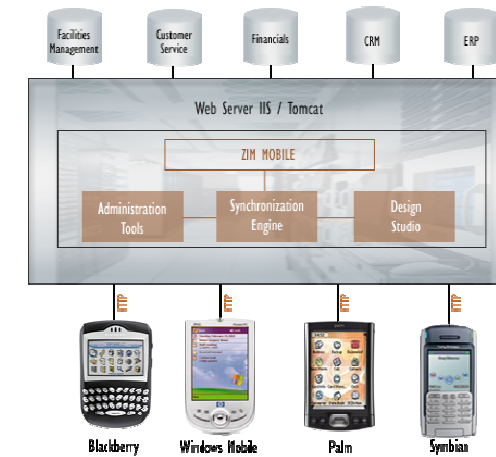

Mobilize Your Enterprise Data

Mobile workers and business data on Smartphone devices is one of the primary productivity trends in technology today. All business sectors are faced with the demand for real-time enterprise data on mobile devices. Further, users often want applications to function even when outside of wireless coverage.

The ZIM Mobile! platform provides an easy to use, economical approach to develop, test, deliver, and refine mobile data access solutions for enterprise applications. Full applications complete with defined data synchronization and business workflow rules or simple subsets of enterprise applications can easily be created for Smartphone devices. Data records may be allocated to specific users, viewed and updated securely on BlackBerry and other mobile devices.

ZIM Mobile! allows companies to quickly and securely mobilize enterprise applications and data. Mobile! consists of the following components:

- Mobile! Design Studio consists of tools to design screens, and define the business, workflow, and synchronization rules for an application.
- Mobile! Runtime Engine executes the application on a mobile handheld device.
- Mobile! Data Synchronizer runs on a server and acts as an intermediary between the database and the mobile device.

ZIM Mobile!:

- Removes the need for specialized resources to build robust mobile device solutions
- Reduces the cost and time required to develop and deploy your mobile product

Three-Step Development & Installation with Instant Publishing Capabilities